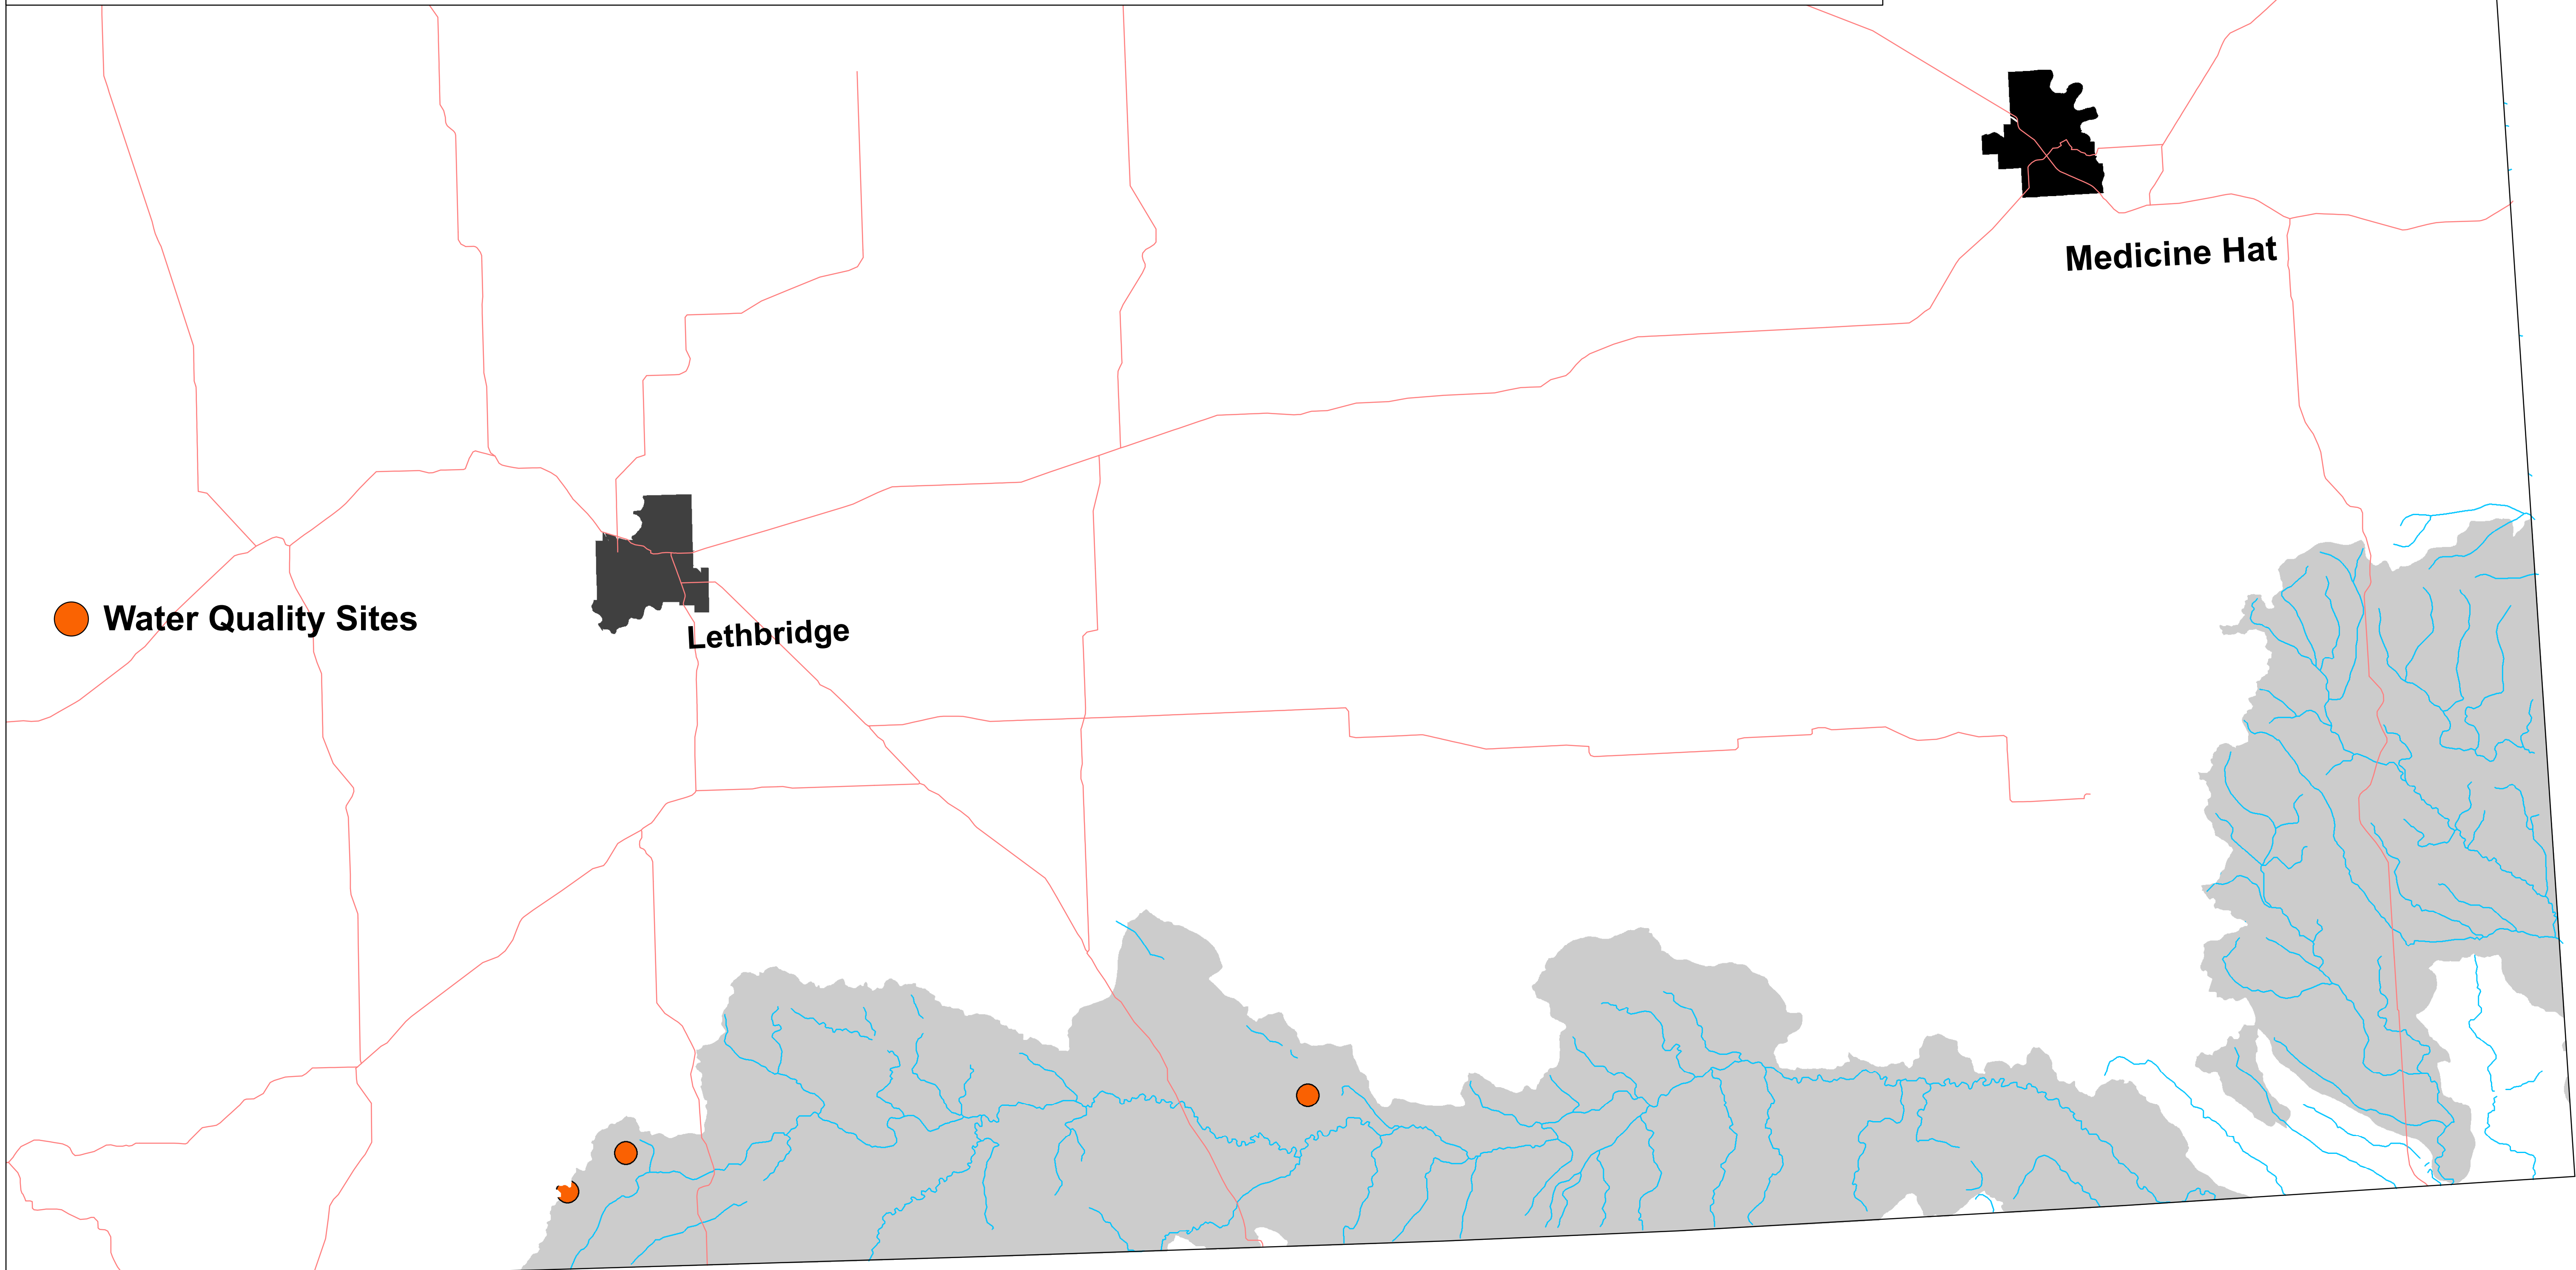

AWQA Day Snapshot Monitoring 2008 Water Quality Sample Sites Missouri River Watershed

Alberta Water Quality Awareness (AWQA) Day Partners: